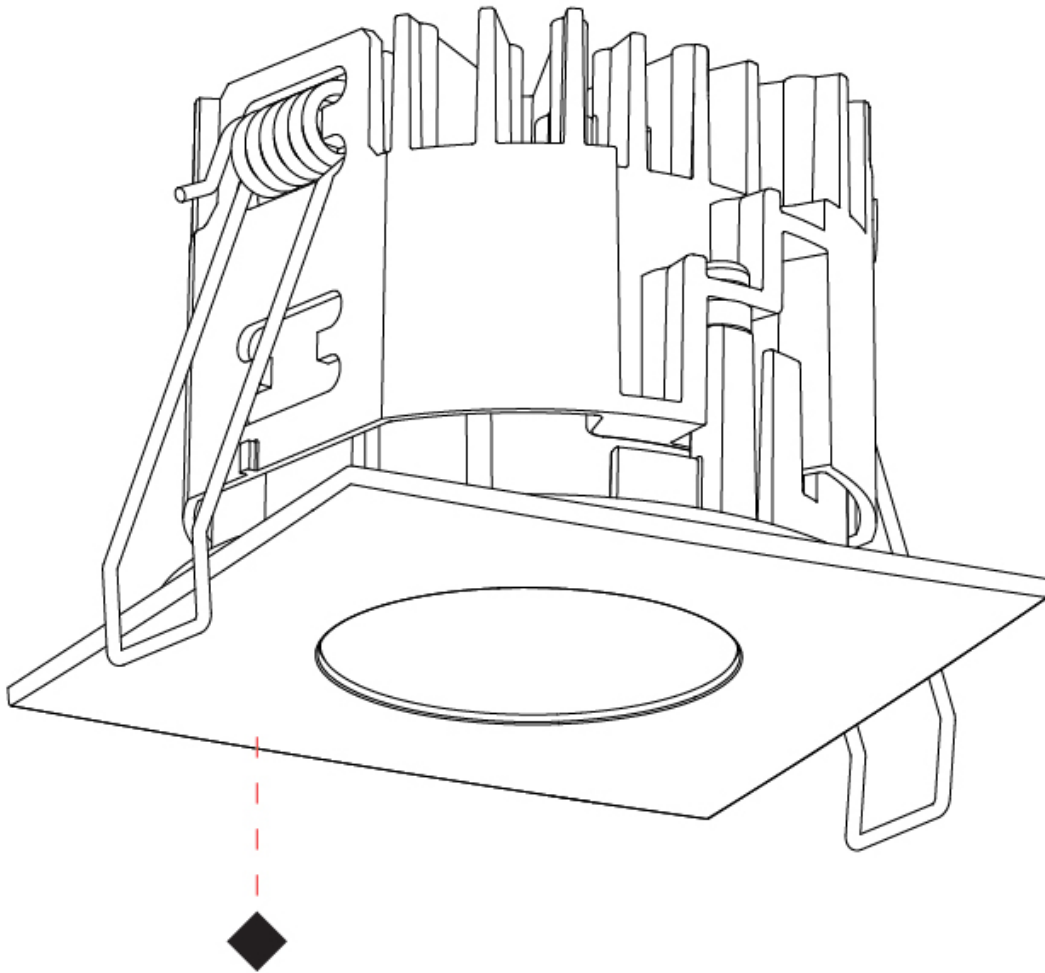

OIKO PRO SQUARE FIXED RECESSED

A35962-

PROJECT	_____
TYPE	_____
SPECIFIER	_____
QUANTITY	_____
DATE	_____

A