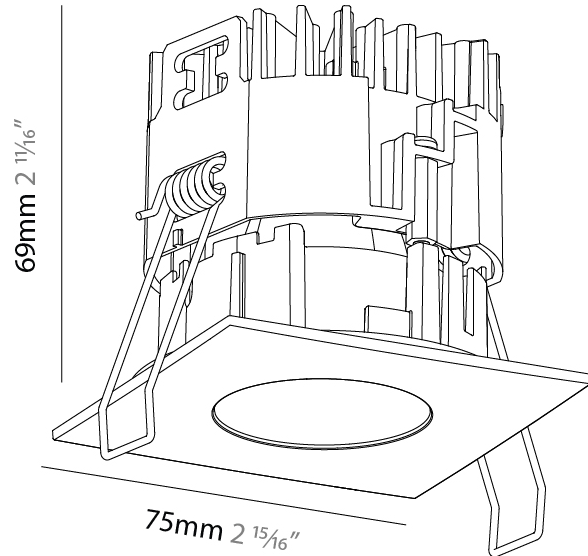

PHYSICAL

Shape: Square
Length (mm): 75
Length (in): 2 ¹⁵/₁₆
Width (mm): 75
Width (in): 2 ¹⁵/₁₆
Height (mm): 65
Height (in): 2 ⁹/₁₆
Ceiling Thickness (mm): 1 - 25
Ceiling Thickness (in): 1/16 - 1 3/16
Min. Recessing Depth (mm): 70
Min. Recessing Depth (in): 2 ³/₄
Light Distribution: Downlight
Weight (kg): 0.19
Diffuser: Lens Pack - No Lens / Opal / Linear Spread Lens / Honeycomb / Spread Lens
Fixture Finish: SSR / BKV / CWI / CRY / HAB / UFT / ITA / RUA / FTG / MYG / LOD / PUS / FRO / FUP / KIA / POP / BLS / SPG / MEY / GOH / GUM / CHC / COM / ABZ / JAG / OBR / MOS / ROR
Fixture Material: Aluminum Die Cast
Cut-out Measurements: D. 68mm / 2 11/16"

ELECTRICAL

Lamp Type: LED (Zhaga Standard)
Input Wattage (W): 15
Total Output Wattage (W): 12.7
Dimming: Tri-Mode (Non-Dimming and Phase Dimming (120Vac only) and 0-10V Dimming)
Driver Included: No
Driver Location: Remote
Driver Type: Constant Current - 120/277
Driver Class: Class 2
Input Voltage (V): 120 - 277
Constant Current (MA): 700

LED

Number of LEDs: 1
Color Temperature (°K): 2700-6500 Tunable White
Max. Delivered Lumen (lm): 960 - 1129
Nominal Lumen (lm): 1242 - 1460
CRI: >90 CRI
Lamp Life (hrs): 50000

OPTICAL

Beam Angle: 36

RATINGS AND CERTIFICATIONS

Certified By: Certified for North American Standards
IP rating: IP20