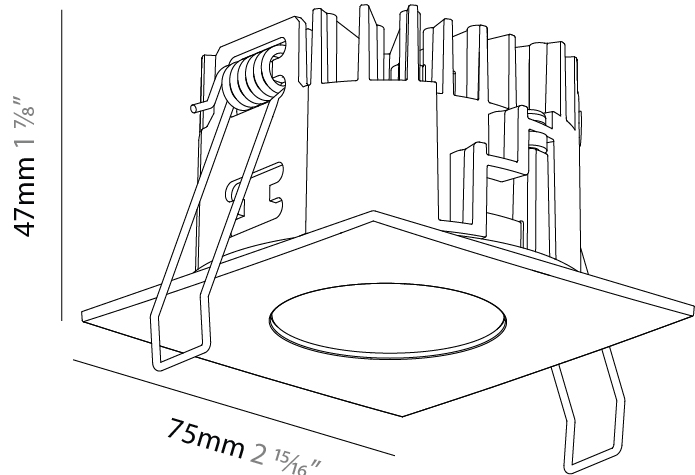

GENERAL

Series: Oiko Pro Square
Subseries: Oiko Pro Square Fixed
Brand: Prolicht
Division: Architectural
Mounting Type: Recessed
Mounting Location: Ceiling
Subcategory: Downlight

PHYSICAL

Shape: Square
Length (mm): 75
Length (in): 2 ¹⁵/₁₆
Width (mm): 75
Width (in): 2 ¹⁵/₁₆
Height (mm): 46
Height (in): 1 ¹³/₁₆
Ceiling Thickness (mm): 1 - 25
Ceiling Thickness (in): 1/16 - 1 3/16
Min. Recessing Depth (mm): 50
Min. Recessing Depth (in): 1 ¹⁵/₁₆
Light Distribution: Downlight
Weight (kg): 0.186
Diffuser: Lens Pack - No Lens / Opal / Linear Spread Lens / Honeycomb / Spread Lens
Fixture Finish: SSR / BKV / CWI / CRY / HAB / UFT / ITA / RUA / FTG / MYG / LOD / PUS / FRO / FUP / KIA / POP / BLS / SPG / MEY / GOH / GUM / CHC / COM / ABZ / JAG / OBR / MOS / ROR
Fixture Material: Aluminum Die Cast
Cut-out Measurements: D. 68mm / 2 11/16"

ELECTRICAL

Lamp Type: LED (Zhaga Standard)
Input Wattage (W): 14.4
Driver Included: No
Driver Location: Remote
Driver Class: Class 2
Input Voltage (V): 120 - 277
Constant Current (MA): 350

LED

Number of LEDs: 1
Color Temperature (°K): 2700-6500 Tunable White
Max. Delivered Lumen (lm): 1121 - 1319
Nominal Lumen (lm): 1242 - 1460
CRI: >90 CRI
Lamp Life (hrs): 50000

OPTICAL

Beam Angle: 60

RATINGS AND CERTIFICATIONS

Certified By: Certified for North American Standards
IP rating: IP20