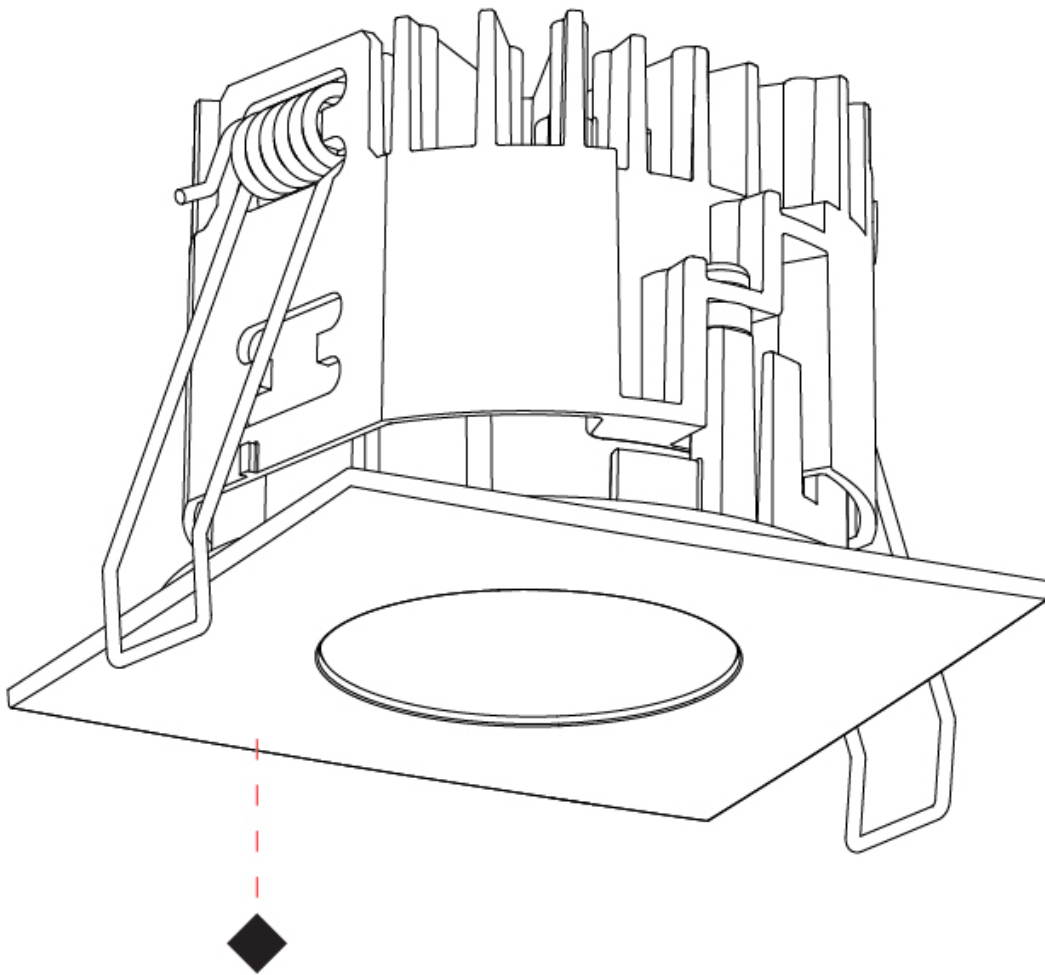

OIKO PRO SQUARE FIXED RECESSED

A350103-

PROJECT	_____
TYPE	_____
SPECIFIER	_____
QUANTITY	_____
DATE	_____

A