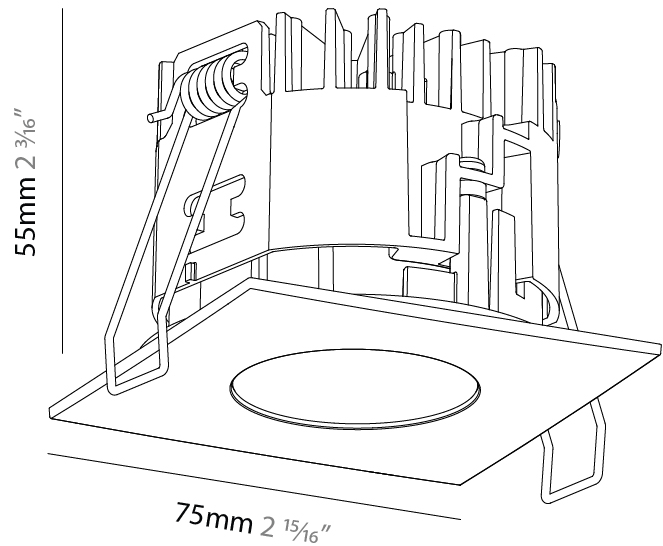

GENERAL

Series: Oiko Pro Square
Subseries: Oiko Pro Square Fixed
Brand: Prolicht
Division: Architectural
Mounting Type: Recessed
Mounting Location: Ceiling
Subcategory: Downlight

PHYSICAL

Shape: Square
Length (mm): 75
Length (in): 2 ¹⁵/₁₆
Width (mm): 75
Width (in): 2 ¹⁵/₁₆
Height (mm): 55
Height (in): 2 ¹/₆
Ceiling Thickness (mm): 1 - 25
Ceiling Thickness (in): 1/16 - 1 3/16
Min. Recessing Depth (mm): 70
Min. Recessing Depth (in): 2 ³/₄
Light Distribution: Downlight
Weight (kg): 0.209
Diffuser: Lens Pack - No Lens / Opal / Linear Spread Lens / Honeycomb / Spread Lens
Fixture Finish: SSR / BKV / CWI / CRY / HAB / UFT / ITA / RUA / FTG / MYG / LOD / PUS / FRO / FUP / KIA / POP / BLS / SPG / MEY / GOH / GUM / CHC / COM / ABZ / JAG / OBR / MOS / ROR
Fixture Material: Aluminum Die Cast
Cut-out Measurements: D. 68mm / 2 11/16"

ELECTRICAL

Lamp Type: LED (Zhaga Standard)
Input Wattage (W): 15
Total Output Wattage (W): 14.6
Dimming: Tri-Mode (Non-Dimming and Phase Dimming (120Vac only) and 0-10V Dimming)
Driver Included: Yes
Driver Location: Remote
Driver Type: Constant Current - Universal
Driver Class: Class 2
Input Voltage (V): 120 - 277
Constant Current (MA): 350

LED

Number of LEDs: 1
Color Temperature (°K): 2700 / 3000 / 3500 / 4000
Max. Delivered Lumen (lm): 1385 / 1392 / 1457 / 1471
CRI: >90 CRI
Lamp Life (hrs): 50000

OPTICAL

Reflector°: 50

RATINGS AND CERTIFICATIONS

Certified By: Certified for North American Standards
IP rating: IP54