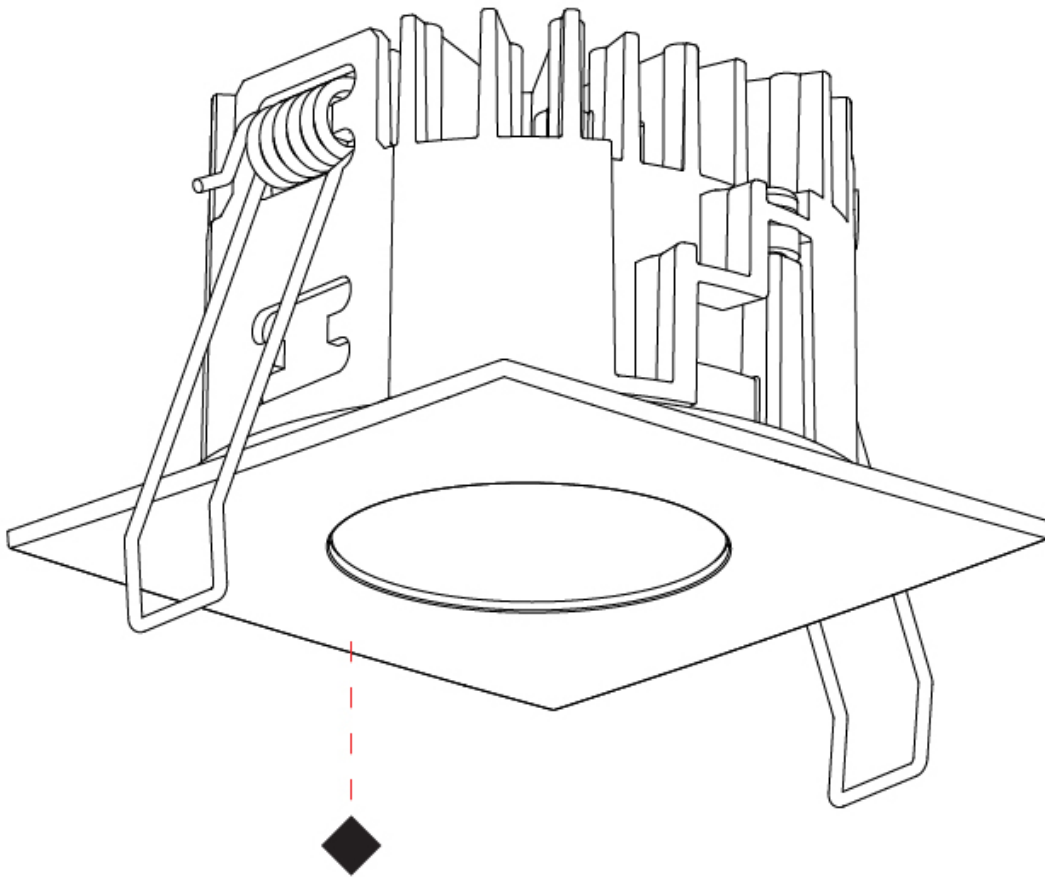

OIKO PRO SQUARE FIXED RECESSED

A350104-

PROJECT	_____
TYPE	_____
SPECIFIER	_____
QUANTITY	_____
DATE	_____