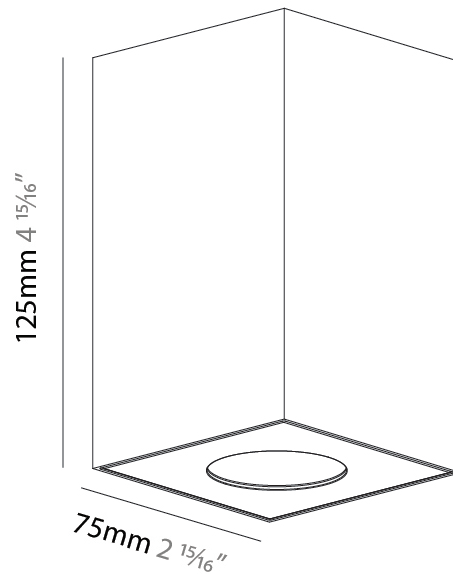

1. To build a product code in our configurator select the specify button on the base model # product page
2. To build a manual product code on this datasheet choose from the options listed below in blue font and add the suffix to the base model #

GENERAL

Series: Oiko Pro Square
Brand: Prolicht
Division: Architectural
Mounting Type: Surface
Mounting Location: Ceiling
Subcategory: Downlight

PHYSICAL

Shape: Square
Length (mm): 75
Length (in): 2 ¹⁵/₁₆
Width (mm): 75
Width (in): 2 ¹⁵/₁₆
Height (mm): 125
Height (in): 4 ¹⁵/₁₆
Light Distribution: Direct
Weight (kg): 0.628
Fixture Finish: SSR / BKV / CWI / CRY / HAB / UFT / ITA / RUA / FTG / MYG / LOD / PUS / FRO / FUP / KIA / POP / BLS / SPG / MEY / GOH / GUM / CHC / COM / ABZ / JAG / OBR / MOS / ROR
Fixture Material: Metal

ELECTRICAL

Lamp Type: LED (Zhaga Standard)
Input Wattage (W): 13.7
Dimming: Tri-Mode (Non-Dimming and Phase Dimming (120Vac only) and 0-10V Dimming)
Driver Included: No
Driver Location: Remote
Driver Type: Constant Current - Universal
Driver Class: Class 2
Input Voltage (V): 120 - 277
Constant Current (MA): 350

LED

Color Temperature (°K): 2700 / 3000 / 3500 / 4000
Max. Delivered Lumen (lm): 954 / 1028 / 1088 / 1091
Nominal Lumen (lm): 1246 / 1342 / 1396 / 1424
CRI: >90 CRI
Lamp Life (hrs): 50000

OPTICAL

Beam Angle: 14
Adjustability: Fixed

RATINGS AND CERTIFICATIONS

Certified By: Certified for North American Standards
IP rating: IP20