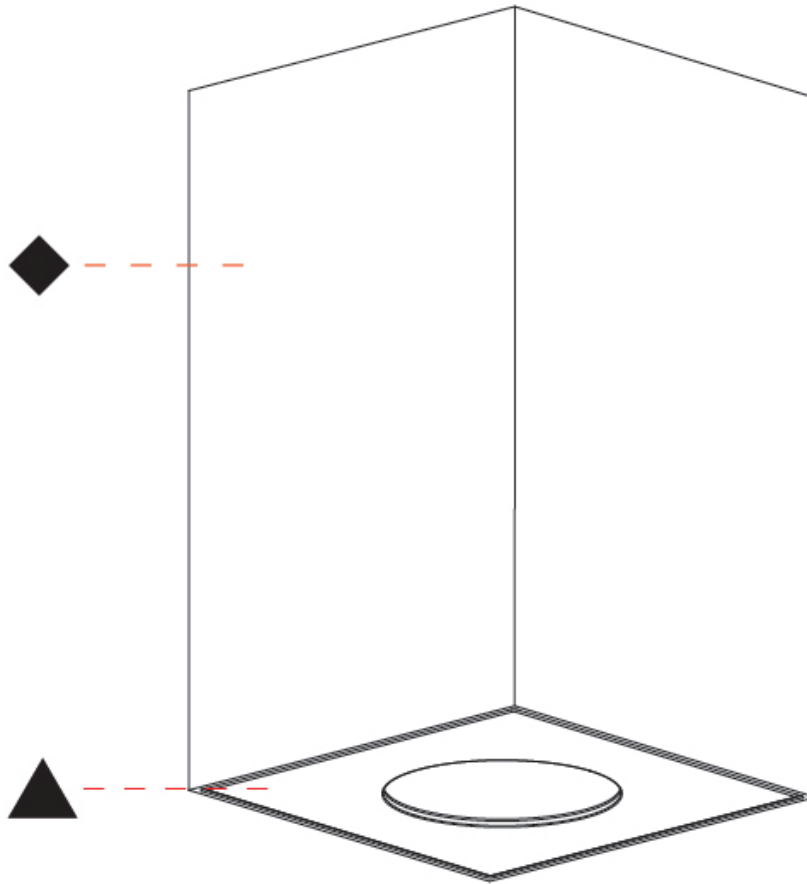

OIKO PRO SQUARE SURFACE

A3D235-

PROJECT _____

TYPE _____

SPECIFIER _____

QUANTITY _____

DATE _____