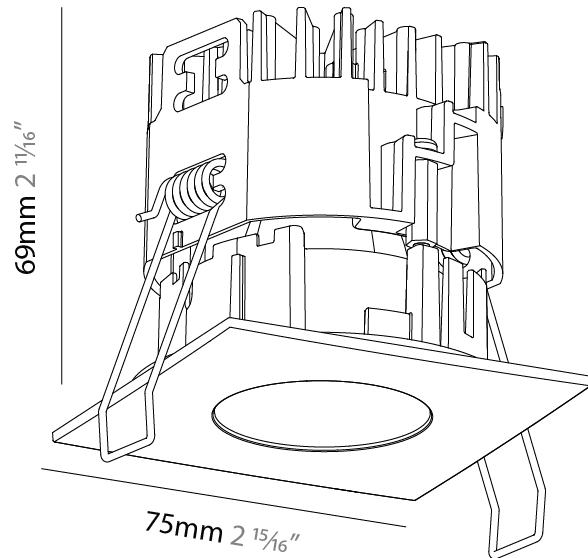

GENERAL

Series: Oiko Pro Square
Subseries: Oiko Pro Square Fixed
Brand: Prolicht
Division: Architectural
Mounting Type: Recessed
Mounting Location: Ceiling
Subcategory: Downlight

PHYSICAL

Shape: Square
Length (mm): 75
Length (in): 2 ¹⁵/₁₆
Width (mm): 75
Width (in): 2 ¹⁵/₁₆
Height (mm): 69
Height (in): 2 ⁵/₇
Ceiling Thickness (mm): 1 - 25
Ceiling Thickness (in): 1/16 - 1 3/16
Min. Recessing Depth (mm): 70
Min. Recessing Depth (in): 2 ³/₄
Light Distribution: Downlight
Weight (kg): 0.209
Diffuser: Lens Pack - No Lens / Opal / Linear Spread Lens / Honeycomb / Spread Lens
Fixture Finish: SSR / BKV / CWI / CRY / HAB / UFT / ITA / RUA / FTG / MYG / LOD / PUS / FRO / FUP / KIA / POP / BLS / SPG / MEY / GOH / GUM / CHC / COM / ABZ / JAG / OBR / MOS / ROR
Fixture Material: Aluminum Die Cast
Cut-out Measurements: D. 68mm / 2 11/16"

ELECTRICAL

Lamp Type: LED (Zhaga Standard)
Input Wattage (W): 15
Total Output Wattage (W): 14.6
Dimming: Tri-Mode (Non-Dimming and Phase Dimming (120Vac only) and 0-10V Dimming)
Driver Included: Yes
Driver Location: Remote
Driver Type: Constant Current - Universal
Driver Class: Class 2
Input Voltage (V): 120 - 277
Constant Current (MA): 350

LED

Number of LEDs: 1
Color Temperature (°K): 2700 / 3000 / 3500 / 4000
Max. Delivered Lumen (lm): 1326 / 1332 / 1395 / 1408
CRI: >90 CRI
Lamp Life (hrs): 50000

OPTICAL

Reflector°: 36

RATINGS AND CERTIFICATIONS

Certified By: Certified for North American Standards
IP rating: IP54