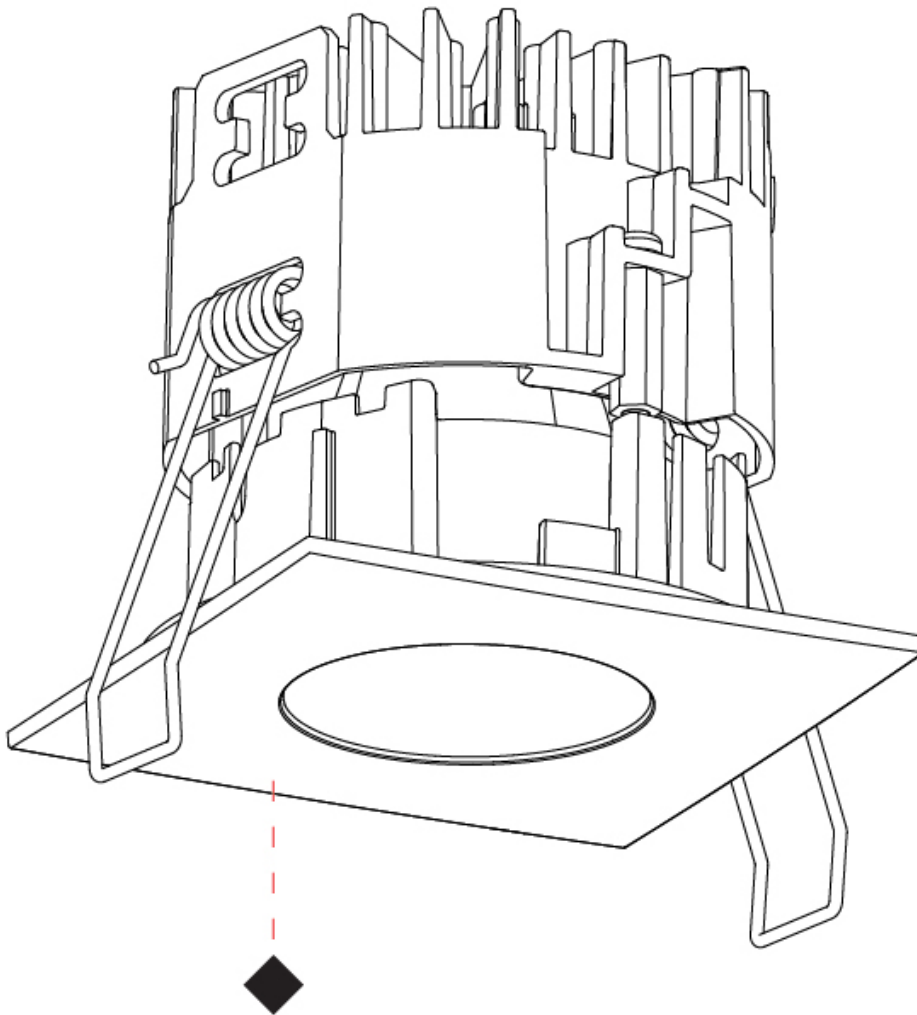

OIKO PRO SQUARE FIXED RECESSED

A350105-

PROJECT

TYPE

SPECIFIER

QUANTITY

DATE

A